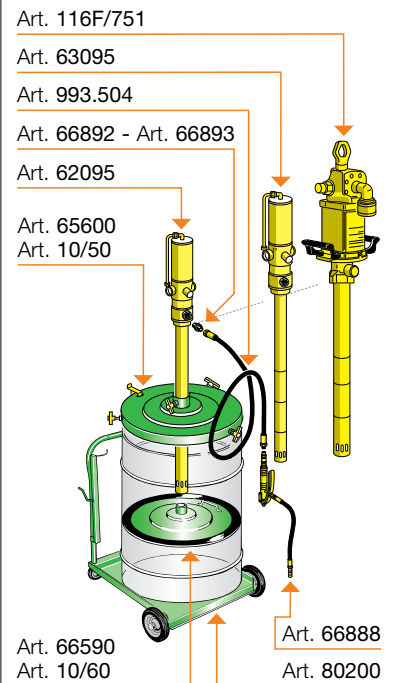

Mobile or fixed grease dispensing kits suitable for drums 180 - 220 kg

Mobile grease dispenser kits.

The ideal combination for dispensing grease in any workplace. The very easy to handle trolley is equipped with a drum (180 - 220 kg) clamping device, adjustable side support for hooking accessories, and wheel with brake. The mobile unit comes with a handy hose reel with 12 m of hose. By request the mobile unit can be equipped with other hose reels (see page 142).

Article	64195	64196	64197	64070	64070/65	64070/75
Ratio	50:1	65:1	75:1	50:1	65:1	75:1
Flow rate g/min	1500	1900	4400	1500	1900	4400
For drums with internal ø mm	from 550 to 600 			from 550 to 600 		
Pump Art.	62095	63095	116F/751	62095	63095	116F/751
Trolley Art.	-	-	-	80200	80200	80200
Hose reel o tubo erogazione Art.	993.504	993.504	993.504	993.504	993.504	993.504
Gun Art.	66888	66888	66888	66888	66888	66888
Drum cover Art.	65600	65600	10/50	65600	65600	10/50
Follower plate Art.	66590	66590	10/60	66590	66590	10/60
Grease connecting hose Art.	-	-	-	-	-	-
Air connecting hose Art.	993.202	993.202	996.302	-	-	-
Nipple Art.	66892	66892	66893	66892	66892	66893
Air regulator Art.	37801	37801	37814	-	-	-
Air quick coupler Art.	37805	37805	37807	-	-	-
Packing  N° - m³	2 - 0,060	2 - 0,060	2 - 0,110	3 - 0,120	3 - 0,120	3 - 0,170
Weight  kg	21	22,5	38	40,3	41,7	57
Dimensions (A - B - C) cm	60 - 60 - 120	60 - 60 - 127	60 - 60 - 138	67 - 77 - 131,5	67 - 77 - 131,5	67 - 77 - 131,5