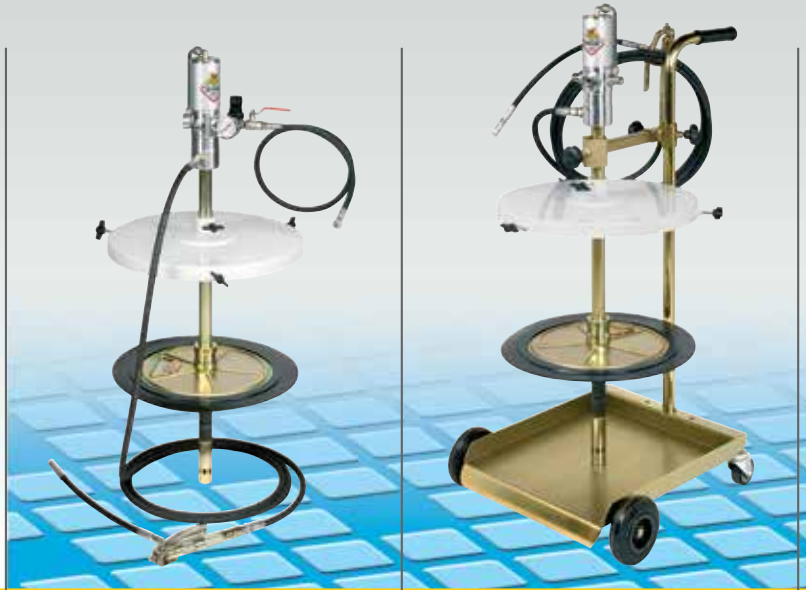

Mobile or fixed grease dispensing kits suitable for drums 180 - 220 kg

Mobile grease dispenser kits.

The ideal combination for dispensing grease in any workplace. The very easy to handle trolley is equipped with a drum (180 - 220 kg) clamping device, adjustable side support for hooking accessories, and wheel with brake. The mobile unit comes with a handy hose reel with 12 m of hose. By request the mobile unit can be equipped with other hose reels (see page 142).

Mobile or fixed grease dispensing kits suitable for drums 50 - 60 kg

Mobile grease dispenser kits.

The ideal combination for dispensing grease in any workplace.

The compact trolley has 2 fixed wheels and 2 castors (Art. 80050) or only 2 fixed wheels (Art. 80040 and Art. 80035), that make it very easy to handle. It is equipped with a pump support and is suitable for small-medium size containers.

Mobile or fixed grease dispensing kits suitable for drums 12 - 30 kg

Mobile grease dispenser kits.

The ideal combination for dispensing grease in any workplace.

The compact trolley (Art. 80040 and Art. 80035) has 2 fixed wheels that make it very easy to handle.