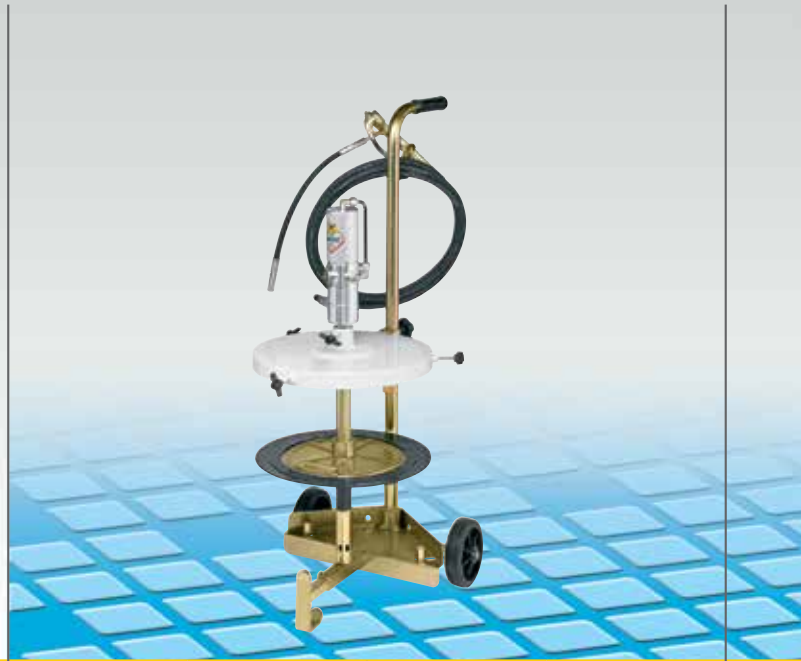

Mobile or fixed grease dispensing kits suitable for drums 12 - 30 kg

Mobile grease dispenser kits.

The ideal combination for dispensing grease in any workplace.

The compact trolley (Art. 80040 and Art. 80035) has 2 fixed wheels that make it very easy to handle.

It is equipped with a pump support and is suitable for small-medium size containers.