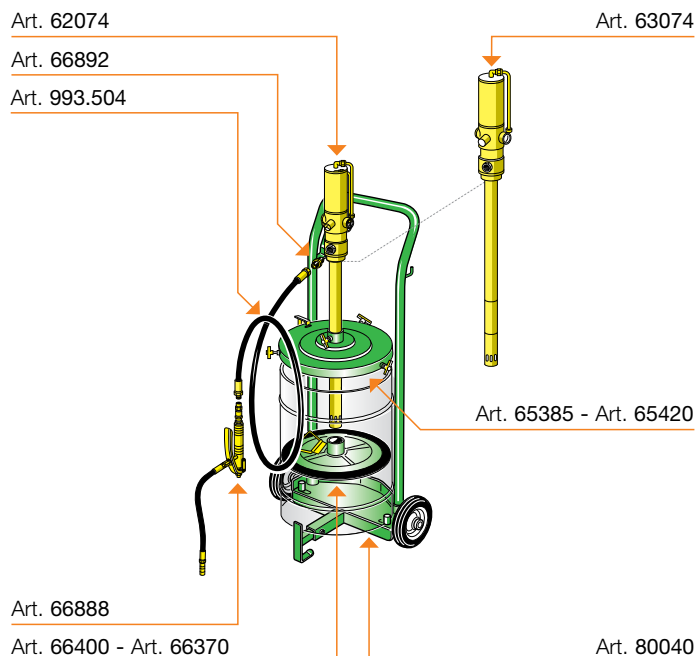

64040	64041	64037	64038	64042	64042/65	64039	64039/65
50:1	50:1	50:1	50:1	50:1	65:1	50:1	65:1
1500	1500	1500	1500	1500	1900	1500	1900
from 370 to 420		from 340 to 385		from 370 to 420		from 340 to 385	
62074	62074	62074	62074	62074	63074	62074	63074
80035	80035	80035	80035	80040	80040	80040	80040
993.504	993.504	993.504	993.504	993.504	993.504	993.504	993.504
-	-	-	-	-	-	-	-
66888	66888	66888	66888	66888	66888	66888	66888
65420	65420	65385	65385	65420	65420	65385	65385
-	66400	-	66370	66400	66400	66370	66370
66892	66892	66892	66892	66892	66892	66892	66892
-	-	-	-	-	-	-	-
-	-	-	-	-	-	-	-
3 - 0,048	3 - 0,048	3 - 0,048	3 - 0,048	3 - 0,048	3 - 0,048	3 - 0,048	3 - 0,048
19	22	18	20	22	23,5	21	22,5
44 - 39,5 - 106	44 - 39,5 - 106	44 - 39,5 - 106	44 - 39,5 - 106	43 - 47,5 - 107,5	43 - 47,5 - 114,5	43 - 47,5 - 107,5	43 - 47,5 - 114,5