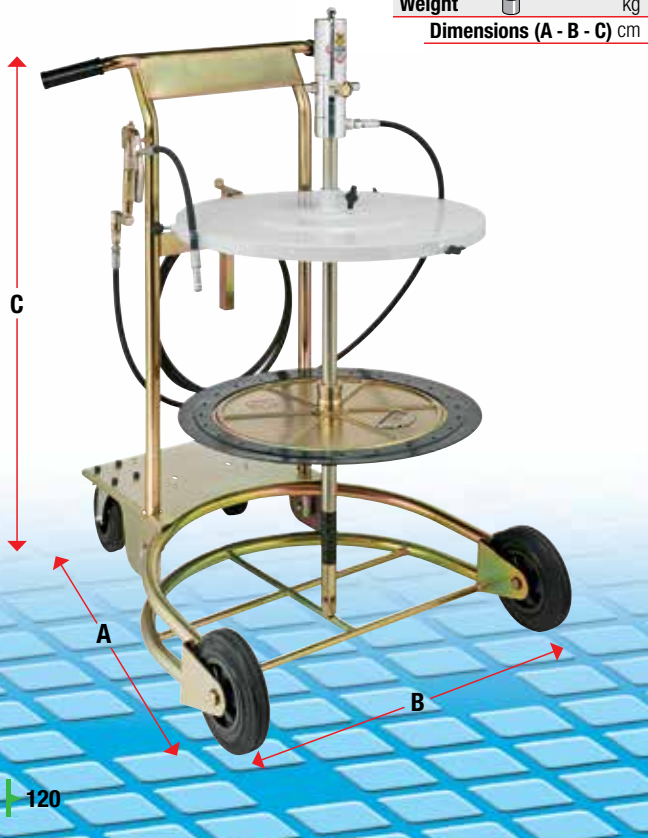

Mobile or fixed grease dispensing kits suitable for drums 180 - 220 kg

Mobile grease dispenser kits.

The ideal combination for dispensing grease in any workplace. The very easy to handle trolley is equipped with a drum (180 - 220 kg) clamping device, adjustable side support for hooking accessories, and wheel with brake. The mobile unit comes with a handy hose reel with 12 m of hose. By request the mobile unit can be equipped with other hose reels (see page 142).

Article	64195	64196	64197	64070	64070/65	64070/75
Ratio	50:1	65:1	75:1	50:1	65:1	75:1
Flow rate g/min	1500	1900	4400	1500	1900	4400
For drums with internal ø mm	from 550 to 600 			from 550 to 600 		
Pump Art.	62095	63095	116F/751	62095	63095	116F/751
Trolley Art.	-	-	-	80200	80200	80200
Hose reel o tubo erogazione Art.	993.504	993.504	993.504	993.504	993.504	993.504
Gun Art.	66888	66888	66888	66888	66888	66888
Drum cover Art.	65600	65600	10/50	65600	65600	10/50
Follower plate Art.	66590	66590	10/60	66590	66590	10/60
Grease connecting hose Art.	-	-	-	-	-	-
Air connecting hose Art.	993.202	993.202	996.302	-	-	-
Nipple Art.	66892	66892	66893	66892	66892	66893
Air regulator Art.	37801	37801	37814	-	-	-
Air quick coupler Art.	37805	37805	37807	-	-	-
Packing  N° - m³	2 - 0,060	2 - 0,060	2 - 0,110	3 - 0,120	3 - 0,120	3 - 0,170
Weight  kg	21	22,5	38	40,3	41,7	57
Dimensions (A - B - C) cm	60 - 60 - 120	60 - 60 - 127	60 - 60 - 138	67 - 77 - 131,5	67 - 77 - 131,5	67 - 77 - 131,5

Mobile or fixed grease dispensing kits suitable for drums 50 - 60 kg

Mobile grease dispenser kits.

The ideal combination for dispensing grease in any workplace.

The compact trolley has 2 fixed wheels and 2 castors (Art. 80050) or only 2 fixed wheels (Art. 80040 and Art. 80035), that make it very easy to handle. It is equipped with a pump support and is suitable for small-medium size containers.