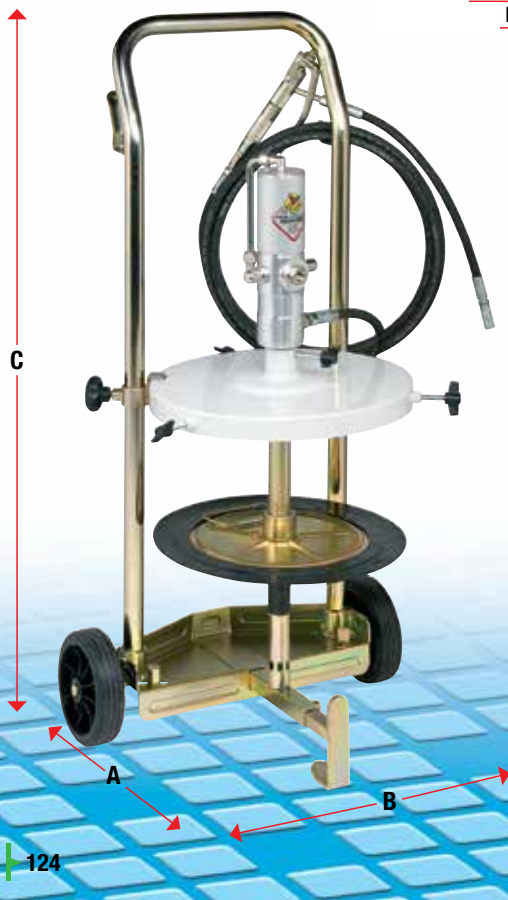

Mobile or fixed grease dispensing kits suitable for drums 180 - 220 kg

Mobile grease dispenser kits.

The ideal combination for dispensing grease in any workplace. The very easy to handle trolley is equipped with a drum (180 - 220 kg) clamping device, adjustable side support for hooking accessories, and wheel with brake. The mobile unit comes with a handy hose reel with 12 m of hose. By request the mobile unit can be equipped with other hose reels (see page 142).

Article	64145	64146	64063	64064
Ratio	50:1	65:1	50:1	50:1
Flow rate g/min	1500	1900	1500	1500
For drums with internal ø mm	from 370 to 420 		from 370 to 420 	
Pump Art.	62074	63074	62074	62074
Trolley Art.	-	-	80050	80050
Delivery hose Art.	993.504	993.504	993.504	993.504
Air connecting hose Art.	993.202	993.202	-	-
Gun Art.	66888	66888	66888	66888
Drum cover Art.	65420	65420	65420	65420
Follower plate Art.	66400	66400	-	66400
Nipple Art.	66892	66892	66892	66892
Air regulator Art.	37801	37801	-	-
Air quick coupler Art.	37805	37805	-	-
Packing  N° - m ³	2 - 0,040	2 - 0,040	3 - 0,059	3 - 0,059
Weight  kg	17	18	19,5	22,4
Dimensions (A - B - C) cm	43 - 43 - 99	43 - 43 - 106	46 - 50 - 107,5	46 - 50 - 114,5

It is equipped with a pump support and is suitable for small-medium size containers.

Article		64034	64035	64032	64033
Ratio		50:1	50:1	50:1	50:1
Flow rate	g/min	1500	1500	1500	1500
For drums with internal ø	mm	from 300 to 350 		from 260 to 300 	
Pump	Art.	62048	62048	62048	62048
Trolley	Art.	80035	80035	80035	80035
Delivery hose	Art.	993.504	993.504	993.504	993.504
Gun	Art.	66888	66888	66888	66888
Drum cover	Art.	65350	65350	65310	65310
Follower plate	Art.	-	66340	-	66310
Nipple	Art.	66892	66892	66892	66892
Kit carrying handle	Art.	-	-	-	-
Packing	 N° - m ³	3 - 0,040	3 - 0,040	3 - 0,040	3 - 0,040
Weight	 kg	15,9	17,5	15	17
Dimensions (A - B - C)	cm	44 - 39,5 - 99,5	44 - 39,5 - 99,5	44 - 39,5 - 99,5	44 - 39,5 - 99,5