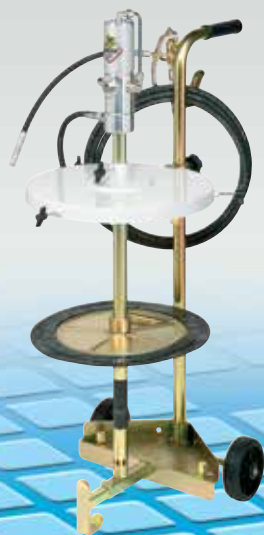

Mobile or fixed grease dispensing kits suitable for drums 180 - 220 kg

Mobile grease dispenser kits.

The ideal combination for dispensing grease in any workplace. The very easy to handle trolley is equipped with a drum (180 - 220 kg) clamping device, adjustable side support for hooking accessories, and wheel with brake. The mobile unit comes with a handy hose reel with 12 m of hose. By request the mobile unit can be equipped with other hose reels (see page 142).

Mobile or fixed grease dispensing kits suitable for drums 50 - 60 kg

Mobile grease dispenser kits.

The ideal combination for dispensing grease in any workplace.

The compact trolley has 2 fixed wheels and 2 castors (Art. 80050) or only 2 fixed wheels (Art. 80040 and Art. 80035), that make it very easy to handle. It is equipped with a pump support and is suitable for small-medium size containers.

Article	64145	64146	64063	64064
Ratio	50:1	65:1	50:1	50:1
Flow rate g/min	1500	1900	1500	1500
For drums with internal ø mm	from 370 to 420 		from 370 to 420 	
Pump Art.	62074	63074	62074	62074
Trolley Art.	-	-	80050	80050
Delivery hose Art.	993.504	993.504	993.504	993.504
Air connecting hose Art.	993.202	993.202	-	-
Gun Art.	66888	66888	66888	66888
Drum cover Art.	65420	65420	65420	65420
Follower plate Art.	66400	66400	-	66400
Nipple Art.	66892	66892	66892	66892
Air regulator Art.	37801	37801	-	-
Air quick coupler Art.	37805	37805	-	-
Packing  N° - m ³	2 - 0,040	2 - 0,040	3 - 0,059	3 - 0,059
Weight  kg	17	18	19,5	22,4
Dimensions (A - B - C) cm	43 - 43 - 99	43 - 43 - 106	46 - 50 - 107,5	46 - 50 - 114,5