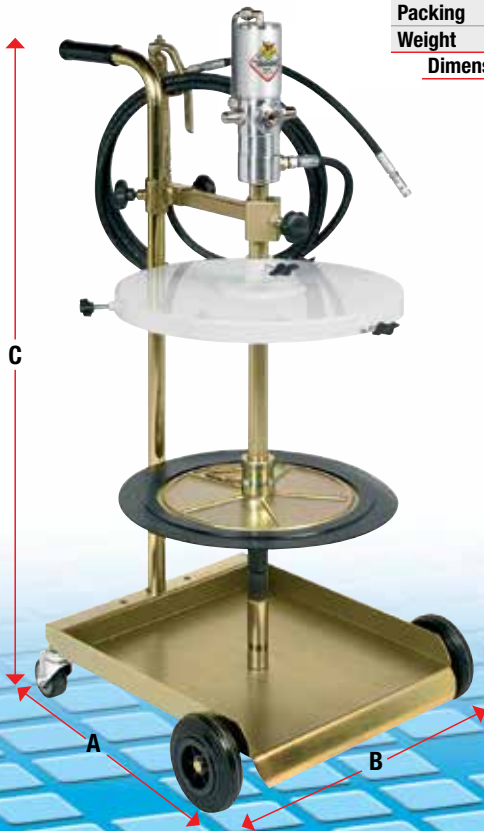

Mobile or fixed grease dispensing kits suitable for drums 180 - 220 kg

Mobile grease dispenser kits.

The ideal combination for dispensing grease in any workplace. The very easy to handle trolley is equipped with a drum (180 - 220 kg) clamping device, adjustable side support for hooking accessories, and wheel with brake. The mobile unit comes with a handy hose reel with 12 m of hose. By request the mobile unit can be equipped with other hose reels (see page 142).

Mobile or fixed grease dispensing kits suitable for drums 50 - 60 kg

Mobile grease dispenser kits.

The ideal combination for dispensing grease in any workplace.

The compact trolley has 2 fixed wheels and 2 castors (Art. 80050) or only 2 fixed wheels (Art. 80040 and Art. 80035), that make it very easy to handle. It is equipped with a pump support and is suitable for small-medium size containers.

Article	64145	64146	64063	64064
Ratio	50:1	65:1	50:1	50:1
Flow rate g/min	1500	1900	1500	1500
For drums with internal ø mm	from 370 to 420 		from 370 to 420 	
Pump Art.	62074	63074	62074	62074
Trolley Art.	-	-	80050	80050
Delivery hose Art.	993.504	993.504	993.504	993.504
Air connecting hose Art.	993.202	993.202	-	-
Gun Art.	66888	66888	66888	66888
Drum cover Art.	65420	65420	65420	65420
Follower plate Art.	66400	66400	-	66400
Nipple Art.	66892	66892	66892	66892
Air regulator Art.	37801	37801	-	-
Air quick coupler Art.	37805	37805	-	-
Packing  N° - m ³	2 - 0,040	2 - 0,040	3 - 0,059	3 - 0,059
Weight  kg	17	18	19,5	22,4
Dimensions (A - B - C) cm	43 - 43 - 99	43 - 43 - 106	46 - 50 - 107,5	46 - 50 - 114,5