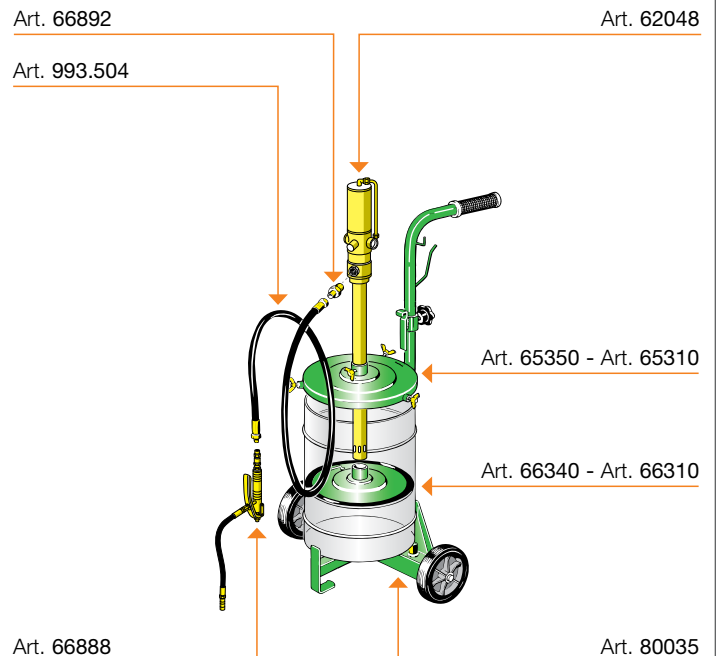

Mobile or fixed grease dispensing kits suitable for drums 180 - 220 kg

Mobile grease dispenser kits.

The ideal combination for dispensing grease in any workplace. The very easy to handle trolley is equipped with a drum (180 - 220 kg) clamping device, adjustable side support for hooking accessories, and wheel with brake. The mobile unit comes with a handy hose reel with 12 m of hose. By request the mobile unit can be equipped with other hose reels (see page 142).

Article	64145	64146	64063	64064
Ratio	50:1	65:1	50:1	50:1
Flow rate g/min	1500	1900	1500	1500
For drums with internal ø mm	from 370 to 420 		from 370 to 420 	
Pump Art.	62074	63074	62074	62074
Trolley Art.	-	-	80050	80050
Delivery hose Art.	993.504	993.504	993.504	993.504
Air connecting hose Art.	993.202	993.202	-	-
Gun Art.	66888	66888	66888	66888
Drum cover Art.	65420	65420	65420	65420
Follower plate Art.	66400	66400	-	66400
Nipple Art.	66892	66892	66892	66892
Air regulator Art.	37801	37801	-	-
Air quick coupler Art.	37805	37805	-	-
Packing  N° - m ³	2 - 0,040	2 - 0,040	3 - 0,059	3 - 0,059
Weight  kg	17	18	19,5	22,4
Dimensions (A - B - C) cm	43 - 43 - 99	43 - 43 - 106	46 - 50 - 107,5	46 - 50 - 114,5

It is equipped with a pump support and is suitable for small-medium size containers.

Article		64034	64035	64032	64033
Ratio		50:1	50:1	50:1	50:1
Flow rate	g/min	1500	1500	1500	1500
For drums with internal ø	mm	from 300 to 350 		from 260 to 300 	
Pump	Art.	62048	62048	62048	62048
Trolley	Art.	80035	80035	80035	80035
Delivery hose	Art.	993.504	993.504	993.504	993.504
Gun	Art.	66888	66888	66888	66888
Drum cover	Art.	65350	65350	65310	65310
Follower plate	Art.	-	66340	-	66310
Nipple	Art.	66892	66892	66892	66892
Kit carrying handle	Art.	-	-	-	-
Packing	 N° - m ³	3 - 0,040	3 - 0,040	3 - 0,040	3 - 0,040
Weight	 kg	15,9	17,5	15	17
Dimensions (A - B - C)	cm	44 - 39,5 - 99,5	44 - 39,5 - 99,5	44 - 39,5 - 99,5	44 - 39,5 - 99,5