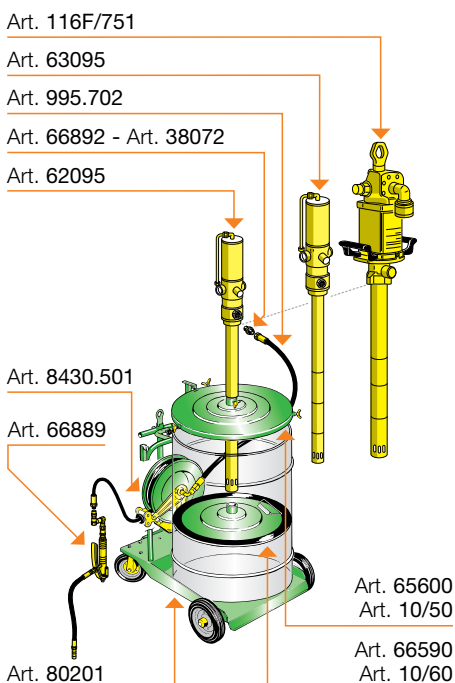

64000	64000/65	64000/75	64071	64071/65	64071/75	64001	64001/65	64001/75
50:1	65:1	75:1	50:1	65:1	75:1	50:1	65:1	75:1
1500	1900	4400	1500	1900	4400	1500	1900	4400
from 550 to 600			from 550 to 600			from 550 to 600		
62095	63095	116F/751	62095	63095	116F/751	62095	63095	116F/751
80201	80201	80201	80210	80210	80210	80210	80210	80210
8430.501	8430.501	8430.501	993.504	993.504	993.504	8430.501	8430.501	8430.501
66889	66889	66889	66889	66889	66889	66889	66889	66889
65600	65600	10/50	65600	65600	10/50	65600	65600	10/50
66590	66590	10/60	66590	66590	10/60	66590	66590	10/60
995.702	995.702	995.702	-	-	-	995.702	995.702	995.702
-	-	-	-	-	-	-	-	-
66892	66892	38072	66892	66892	66893	66892	66892	38072
-	-	-	-	-	-	-	-	-
-	-	-	-	-	-	-	-	-
4 - 0,234	4 - 0,234	4 - 0,285	3 - 0,120	3 - 0,120	3 - 0,170	4 - 0,234	4 - 0,234	4 - 0,285
86	87,5	102	45,8	47,2	62,5	66,2	67,6	82,5
93 - 81 - 137	93 - 81 - 137	93 - 81 - 137	90 - 77 - 126	90 - 77 - 126	90 - 77 - 126	90 - 77 - 126	90 - 77 - 126	90 - 77 - 126