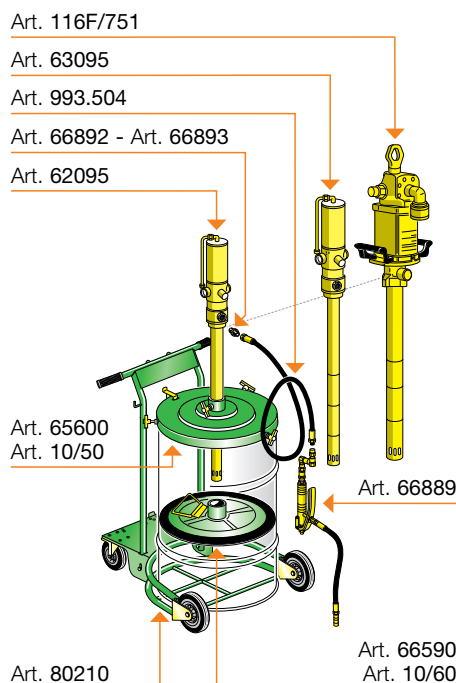

64000	64000/65	64000/75	64071	64071/65	64071/75	64001	64001/65	64001/75
50:1	65:1	75:1	50:1	65:1	75:1	50:1	65:1	75:1
1500	1900	4400	1500	1900	4400	1500	1900	4400
from 550 to 600			from 550 to 600			from 550 to 600		
62095	63095	116F/751	62095	63095	116F/751	62095	63095	116F/751
80201	80201	80201	80210	80210	80210	80210	80210	80210
8430.501	8430.501	8430.501	993.504	993.504	993.504	8430.501	8430.501	8430.501
66889	66889	66889	66889	66889	66889	66889	66889	66889
65600	65600	10/50	65600	65600	10/50	65600	65600	10/50
66590	66590	10/60	66590	66590	10/60	66590	66590	10/60
995.702	995.702	995.702	-	-	-	995.702	995.702	995.702
-	-	-	-	-	-	-	-	-
66892	66892	38072	66892	66892	66893	66892	66892	38072
-	-	-	-	-	-	-	-	-
-	-	-	-	-	-	-	-	-
4 - 0,234	4 - 0,234	4 - 0,285	3 - 0,120	3 - 0,120	3 - 0,170	4 - 0,234	4 - 0,234	4 - 0,285
86	87,5	102	45,8	47,2	62,5	66,2	67,6	82,5
93 - 81 - 137	93 - 81 - 137	93 - 81 - 137	90 - 77 - 126	90 - 77 - 126	90 - 77 - 126	90 - 77 - 126	90 - 77 - 126	90 - 77 - 126