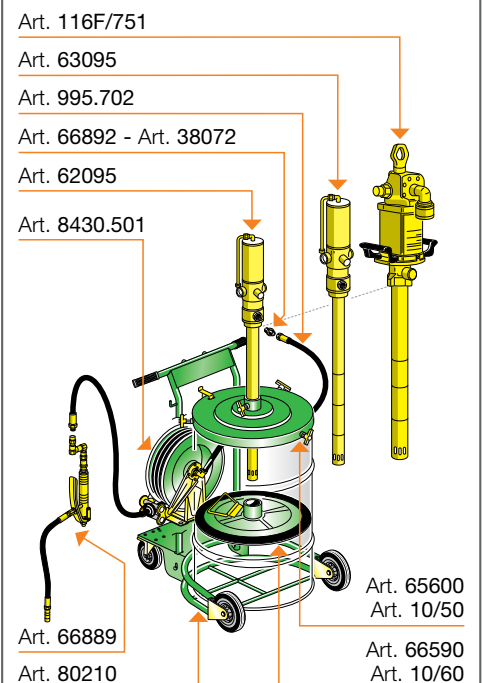

64000	64000/65	64000/75	64071	64071/65	64071/75	64001	64001/65	64001/75
50:1	65:1	75:1	50:1	65:1	75:1	50:1	65:1	75:1
1500	1900	4400	1500	1900	4400	1500	1900	4400
from 550 to 600			from 550 to 600			from 550 to 600		
62095	63095	116F/751	62095	63095	116F/751	62095	63095	116F/751
80201	80201	80201	80210	80210	80210	80210	80210	80210
8430.501	8430.501	8430.501	993.504	993.504	993.504	8430.501	8430.501	8430.501
66889	66889	66889	66889	66889	66889	66889	66889	66889
65600	65600	10/50	65600	65600	10/50	65600	65600	10/50
66590	66590	10/60	66590	66590	10/60	66590	66590	10/60
995.702	995.702	995.702	-	-	-	995.702	995.702	995.702
-	-	-	-	-	-	-	-	-
66892	66892	38072	66892	66892	66893	66892	66892	38072
-	-	-	-	-	-	-	-	-
-	-	-	-	-	-	-	-	-
4 - 0,234	4 - 0,234	4 - 0,285	3 - 0,120	3 - 0,120	3 - 0,170	4 - 0,234	4 - 0,234	4 - 0,285
86	87,5	102	45,8	47,2	62,5	66,2	67,6	82,5
93 - 81 - 137	93 - 81 - 137	93 - 81 - 137	90 - 77 - 126	90 - 77 - 126	90 - 77 - 126	90 - 77 - 126	90 - 77 - 126	90 - 77 - 126