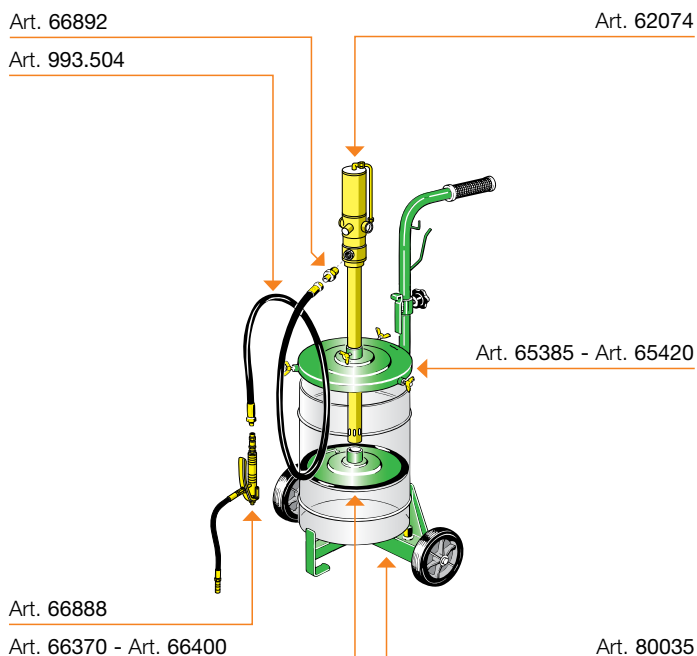

64040	64041	64037	64038	64042	64042/65	64039	64039/65
50:1	50:1	50:1	50:1	50:1	65:1	50:1	65:1
1500	1500	1500	1500	1500	1900	1500	1900
from 370 to 420		from 340 to 385		from 370 to 420		from 340 to 385	
62074	62074	62074	62074	62074	63074	62074	63074
80035	80035	80035	80035	80040	80040	80040	80040
993.504	993.504	993.504	993.504	993.504	993.504	993.504	993.504
-	-	-	-	-	-	-	-
66888	66888	66888	66888	66888	66888	66888	66888
65420	65420	65385	65385	65420	65420	65385	65385
-	66400	-	66370	66400	66400	66370	66370
66892	66892	66892	66892	66892	66892	66892	66892
-	-	-	-	-	-	-	-
-	-	-	-	-	-	-	-
3 - 0,048	3 - 0,048	3 - 0,048	3 - 0,048	3 - 0,048	3 - 0,048	3 - 0,048	3 - 0,048
19	22	18	20	22	23,5	21	22,5
44 - 39,5 - 106	44 - 39,5 - 106	44 - 39,5 - 106	44 - 39,5 - 106	43 - 47,5 - 107,5	43 - 47,5 - 114,5	43 - 47,5 - 107,5	43 - 47,5 - 114,5