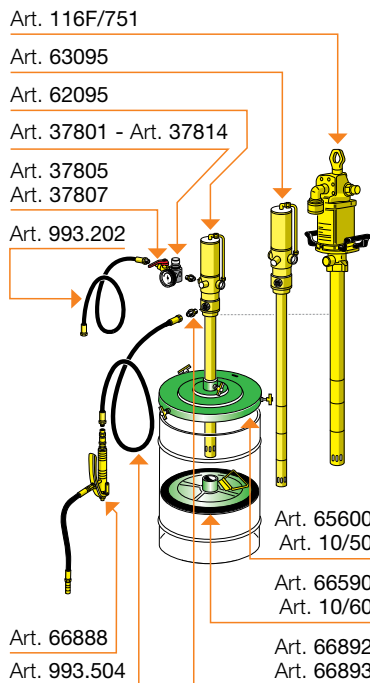

Mobile or fixed grease dispensing kits suitable for drums 180 - 220 kg

Mobile grease dispenser kits.

The ideal combination for dispensing grease in any workplace. The very easy to handle trolley is equipped with a drum (180 - 220 kg) clamping device, adjustable side support for hooking accessories, and wheel with brake. The mobile unit comes with a handy hose reel with 12 m of hose. By request the mobile unit can be equipped with other hose reels (see page 142).

Article	64195	64196	64197	64070	64070/65	64070/75
Ratio	50:1	65:1	75:1	50:1	65:1	75:1
Flow rate g/min	1500	1900	4400	1500	1900	4400
For drums with internal ø mm	from 550 to 600 			from 550 to 600 		
Pump Art.	62095	63095	116F/751	62095	63095	116F/751
Trolley Art.	-	-	-	80200	80200	80200
Hose reel o tubo erogazione Art.	993.504	993.504	993.504	993.504	993.504	993.504
Gun Art.	66888	66888	66888	66888	66888	66888
Drum cover Art.	65600	65600	10/50	65600	65600	10/50
Follower plate Art.	66590	66590	10/60	66590	66590	10/60
Grease connecting hose Art.	-	-	-	-	-	-
Air connecting hose Art.	993.202	993.202	996.302	-	-	-
Nipple Art.	66892	66892	66893	66892	66892	66893
Air regulator Art.	37801	37801	37814	-	-	-
Air quick coupler Art.	37805	37805	37807	-	-	-
Packing  N° - m³	2 - 0,060	2 - 0,060	2 - 0,110	3 - 0,120	3 - 0,120	3 - 0,170
Weight  kg	21	22,5	38	40,3	41,7	57
Dimensions (A - B - C) cm	60 - 60 - 120	60 - 60 - 127	60 - 60 - 138	67 - 77 - 131,5	67 - 77 - 131,5	67 - 77 - 131,5