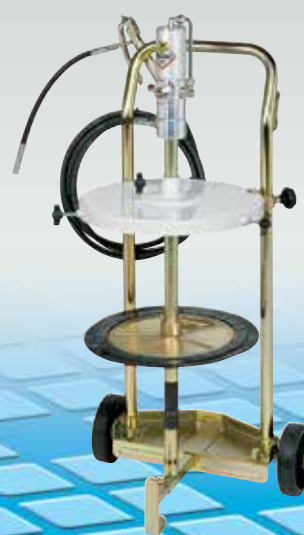

Mobile or fixed grease dispensing kits suitable for drums 180 - 220 kg

Mobile grease dispenser kits.

The ideal combination for dispensing grease in any workplace. The very easy to handle trolley is equipped with a drum (180 - 220 kg) clamping device, adjustable side support for hooking accessories, and wheel with brake. The mobile unit comes with a handy hose reel with 12 m of hose. By request the mobile unit can be equipped with other hose reels (see page 142).

Mobile or fixed grease dispensing kits suitable for drums 50 - 60 kg

Mobile grease dispenser kits.

The ideal combination for dispensing grease in any workplace.

The compact trolley has 2 fixed wheels and 2 castors (Art. 80050) or only 2 fixed wheels (Art. 80040 and Art. 80035), that make it very easy to handle. It is equipped with a pump support and is suitable for small-medium size containers.

Article	64145	64146	64063	64064
Ratio	50:1	65:1	50:1	50:1
Flow rate g/min	1500	1900	1500	1500
For drums with internal ø mm	from 370 to 420 		from 370 to 420 	
Pump Art.	62074	63074	62074	62074
Trolley Art.	-	-	80050	80050
Delivery hose Art.	993.504	993.504	993.504	993.504
Air connecting hose Art.	993.202	993.202	-	-
Gun Art.	66888	66888	66888	66888
Drum cover Art.	65420	65420	65420	65420
Follower plate Art.	66400	66400	-	66400
Nipple Art.	66892	66892	66892	66892
Air regulator Art.	37801	37801	-	-
Air quick coupler Art.	37805	37805	-	-
Packing  N° - m ³	2 - 0,040	2 - 0,040	3 - 0,059	3 - 0,059
Weight  kg	17	18	19,5	22,4
Dimensions (A - B - C) cm	43 - 43 - 99	43 - 43 - 106	46 - 50 - 107,5	46 - 50 - 114,5